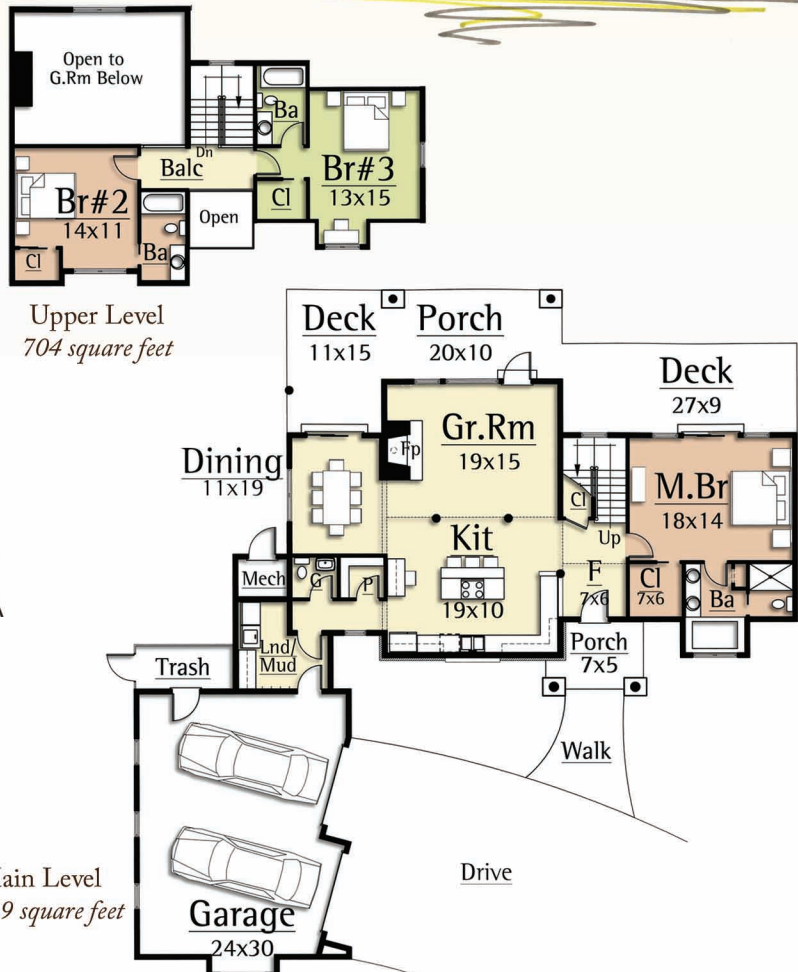

The Pin Oak by MossCreek symbolizes rustic living in the American landscape. The exterior is rich with natural materials such as stone and wood.

On the interior the Pin Oak features a master suite on the main level along with the well known MossCreek living triangle of open kitchen-dining-great room areas. A large screened outdoor living porch on the rear of home is great for relaxing in the outdoors free from the nuisance of insects. The upper level features two spacious guest rooms and baths.

PIN OAK
2,223 total square feet

Main Level
1,519 square feet

Copyright 2012 MossCreek

www.MossCreek.net • 800.737.2166